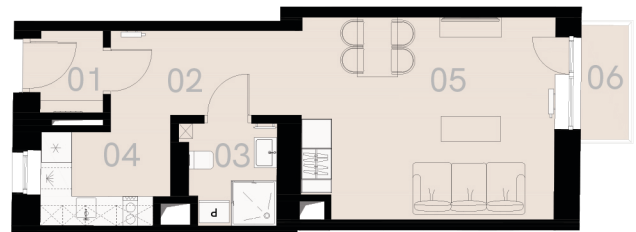

Św. Barbary 6/8 Warszawa

Apartment no. 21

Studio (1+1)

36,91 m²

2nd floor

No.	Name	Area / sqm
01	Vestibule	2,02
02	Corridor	6,68
03	Bathroom	3,78
04	Kitchen	4,76
05	Room	19,67
Usable floor size		36,91
06	Balcony	2,06

Furniture not marked in white on the floor plan is for illustration purposes only and is not part of the rented equipment.

2nd floor

A 21 — Love where you live

HOME
BY ZEITGEIST

home.re