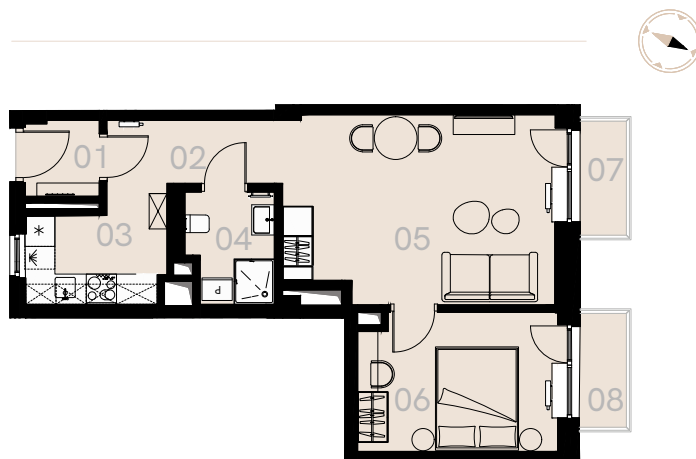

Św. Barbary 6/8 Warszawa

Apartment no. 39

Two rooms (2+1)

46,36 m²

4th floor

No.	Name	Area / sqm
01	Vestibule	2,14
02	Corridor	4,91
03	Kitchen	4,82
04	Bathroom	3,96
05	Living room	19,86
06	Bedroom	10,67
Usable floor size		46,36
07	Balcony	2,06
08	Balcony	2,06

Furniture not marked in white on the floor plan is for illustration purposes only and is not part of the rented equipment.

4th floor

A 39 — Love where you live

HOME
BY ZEITGEIST

home.re