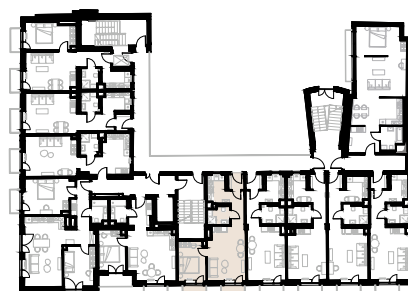

Św. Barbary 6/8 Warszawa

Apartment no. 39

Two rooms (2+1)

46,36 m²

4th floor

No.	Name	Area / sqm
01	Vestibule	2,14
02	Corridor	4,91
03	Kitchen	4,82
04	Bathroom	3,96
05	Living room	19,86
06	Bedroom	10,67
Usable floor size		46,36
07	Balcony	2,06
08	Balcony	2,06

Furniture not marked in white on the floor plan is for illustration purposes only and is not part of the rented equipment.

4th floor

A 39 — Love where you live

HOME
BY ZEITGEIST

home.re