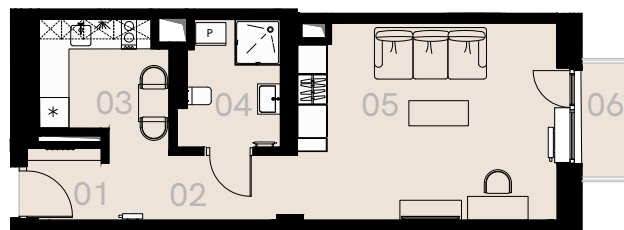

Św. Barbary 6/8 Warszawa

Apartment no. 36

Studio (1+1)

38,68 m²

4th floor

No.	Name	Area / sqm
01	Vestibule	2,27
02	Corridor	4,96
03	Kitchen	5,84
04	Bathroom	5,06
05	Room	20,55
Usable floor size		38,68
06	Balcony	2,06

Furniture not marked in white on the floor plan is for illustration purposes only and is not part of the rented equipment.

4th floor

A 36 — Love where you live

HOME
BY ZEITGEIST

home.re