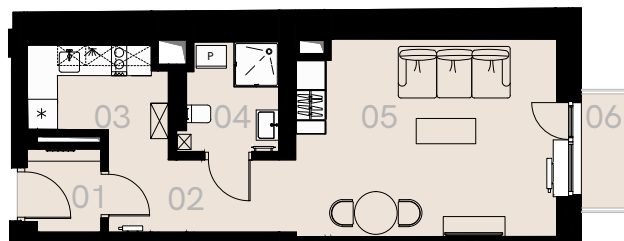

Św. Barbary 6/8 Warszawa

Apartment no. 35

Studio (1+1)

37,28 m²

4th floor

No.	Name	Area / sqm
01	Vestibule	2,38
02	Corridor	6,12
03	Kitchen	4,69
04	Bathroom	4,34
05	Room	19,75
Usable floor size		37,28
06	Balcony	2,06

Furniture not marked in white on the floor plan is for illustration purposes only and is not part of the rented equipment.

4th floor

A 35 — Love where you live

HOME
BY ZEITGEIST

home.re