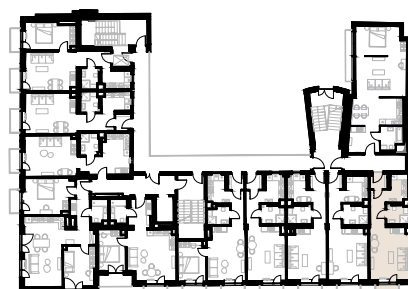

Św. Barbary 6/8 Warszawa

Apartment no. 35

Studio (1+1)

37,28 m²

4th floor

No.	Name	Area / sqm
01	Vestibule	2,38
02	Corridor	6,12
03	Kitchen	4,69
04	Bathroom	4,34
05	Room	19,75
Usable floor size		37,28
06	Balcony	2,06

Furniture not marked in white on the floor plan is for illustration purposes only and is not part of the rented equipment.

4th floor

A 35 — Love where you live

HOME
BY ZEITGEIST

home.re