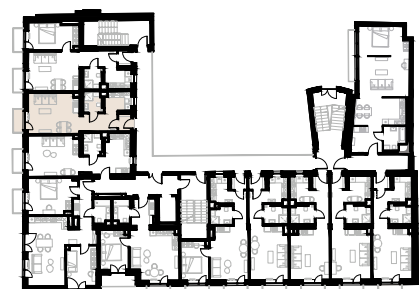

# Św. Barbary 6/8 Warszawa

Apartment no. 32

Studio (1+1)

36,90 m<sup>2</sup>

3<sup>rd</sup> floor

No.	Name	Area / sqm
01	Vestibule	2,10
02	Corridor	6,61
03	Bathroom	3,79
04	Kitchen	4,68
05	Room	19,72
<b>Usable floor size</b>		<b>36,90</b>
06	Balcony	2,06

Furniture not marked in white on the floor plan is for illustration purposes only and is not part of the rented equipment.

3<sup>rd</sup> floor

A 32 — Love where you live

**HOME**  
BY ZEITGEIST

home.re