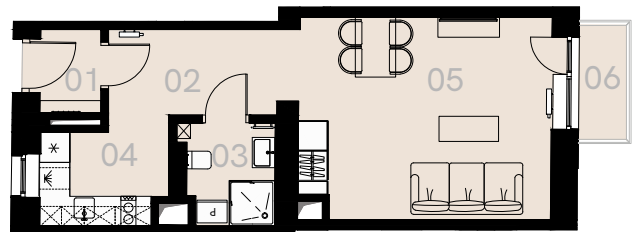

# Św. Barbary 6/8 Warszawa

Apartment no. 32

Studio (1+1)

36,90 m<sup>2</sup>

3<sup>rd</sup> floor

No.	Name	Area / sqm
01	Vestibule	2,10
02	Corridor	6,61
03	Bathroom	3,79
04	Kitchen	4,68
05	Room	19,72
<b>Usable floor size</b>		<b>36,90</b>
06	Balcony	2,06

Furniture not marked in white on the floor plan is for illustration purposes only and is not part of the rented equipment.

3<sup>rd</sup> floor

A 32 — Love where you live

**HOME**  
BY ZEITGEIST

home.re