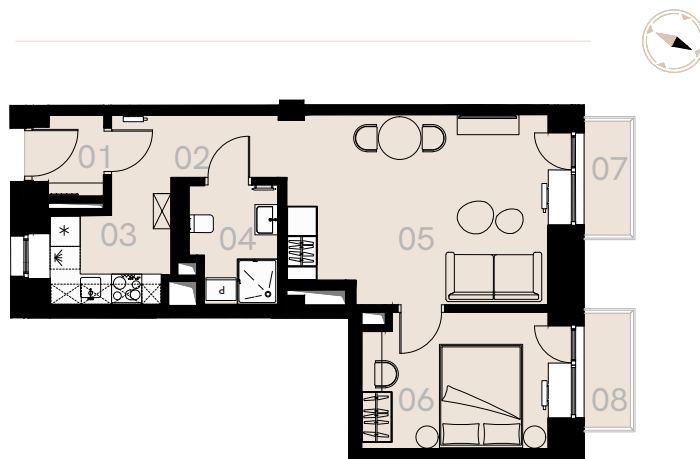

# Św. Barbary 6/8 Warszawa

Apartment no. 6

Two rooms (2+1)

43,16 m<sup>2</sup>

1<sup>st</sup> floor

No.	Name	Area / sqm
01	Vestibule	1,59
02	Corridor	4,94
03	Kitchen	4,24
04	Bathroom	4,03
05	Living room	18,59
06	Bedroom	9,77
<b>Usable floor size</b>		<b>43,16</b>
07	Balcony	2,06
08	Balcony	2,06

Furniture not marked in white on the floor plan is for illustration purposes only and is not part of the rented equipment.

1<sup>st</sup> floor

A 6 — Love where you live

**HOME**  
BY ZEITGEIST

home.re