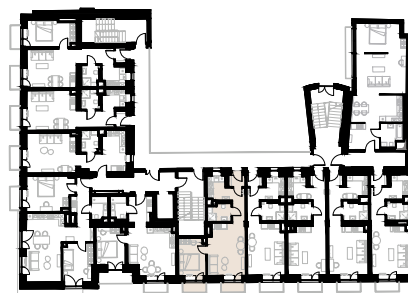

# Św. Barbary 6/8 Warszawa

Apartment no. 6

Two rooms (2+1)

43,16 m<sup>2</sup>

1<sup>st</sup> floor

No.	Name	Area / sqm
01	Vestibule	1,59
02	Corridor	4,94
03	Kitchen	4,24
04	Bathroom	4,03
05	Living room	18,59
06	Bedroom	9,77
<b>Usable floor size</b>		<b>43,16</b>
07	Balcony	2,06
08	Balcony	2,06

Furniture not marked in white on the floor plan is for illustration purposes only and is not part of the rented equipment.

1<sup>st</sup> floor

A 6 — Love where you live

**HOME**  
BY ZEITGEIST

home.re