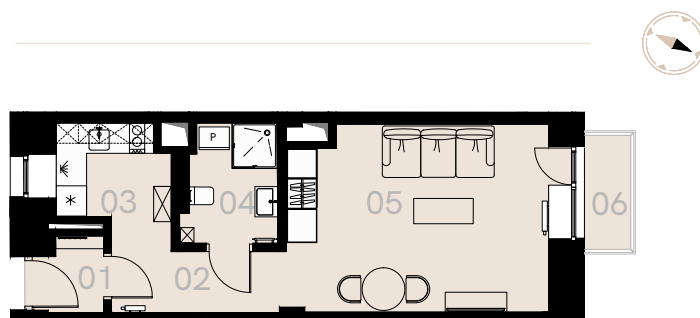

Św. Barbary 6/8 Warszawa

Apartment no. 5

Studio (1+1)

35,01 m²

1st floor

No.	Name	Area / sqm
01	Vestibule	1,80
02	Corridor	5,37
03	Kitchen	4,44
04	Bathroom	4,61
05	Room	18,79
Usable floor size		35,01
06	Balcony	2,06

Furniture not marked in white on the floor plan is for illustration purposes only and is not part of the rented equipment.

1st floor

A 5 — Love where you live

HOME
BY ZEITGEIST

home.re