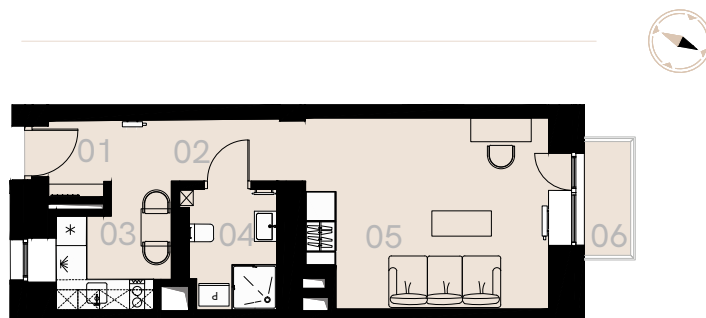

# Św. Barbary 6/8 Warszawa

Apartment no. 4

Studio (1+1)

34,21 m<sup>2</sup>

1<sup>st</sup> floor

No.	Name	Area / sqm
01	Vestibule	1,96
02	Corridor	5,00
03	Kitchen	4,45
04	Bathroom	4,54
05	Room	18,26
<b>Usable floor size</b>		<b>34,21</b>
06	Balcony	2,06

Furniture not marked in white on the floor plan is for illustration purposes only and is not part of the rented equipment.

1<sup>st</sup> floor

A 4 — Love where you live

**HOME**  
BY ZEITGEIST

home.re