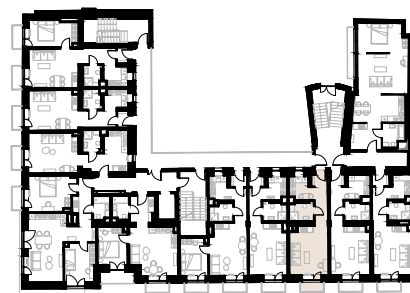

# Św. Barbary 6/8 Warszawa

Apartment no. 4

Studio (1+1)

34,21 m<sup>2</sup>

1<sup>st</sup> floor

No.	Name	Area / sqm
01	Vestibule	1,96
02	Corridor	5,00
03	Kitchen	4,45
04	Bathroom	4,54
05	Room	18,26
<b>Usable floor size</b>		<b>34,21</b>
06	Balcony	2,06

Furniture not marked in white on the floor plan is for illustration purposes only and is not part of the rented equipment.

1<sup>st</sup> floor

A 4 — Love where you live

**HOME**  
BY ZEITGEIST

home.re