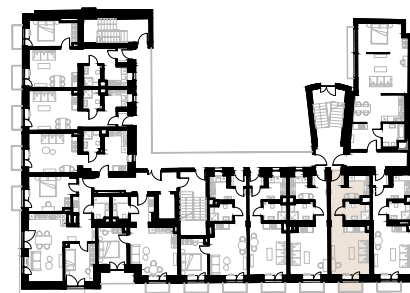

# Św. Barbary 6/8 Warszawa

Apartment no. 3

Studio (1+1)

35,92 m<sup>2</sup>

1<sup>st</sup> floor

No.	Name	Area / sqm
01	Vestibule	1,77
02	Corridor	5,00
03	Kitchen	5,10
04	Bathroom	4,75
05	Room	19,30
<b>Usable floor size</b>		<b>35,92</b>
06	Balcony	2,06

Furniture not marked in white on the floor plan is for illustration purposes only and is not part of the rented equipment.

1<sup>st</sup> floor

A 3 — Love where you live

**HOME**  
BY ZEITGEIST

home.re