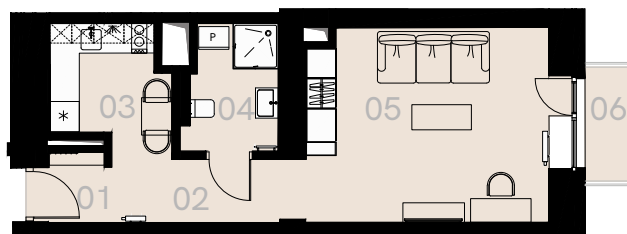

# Św. Barbary 6/8 Warszawa

Apartment no. 3

Studio (1+1)

35,92 m<sup>2</sup>

1<sup>st</sup> floor

No.	Name	Area / sqm
01	Vestibule	1,77
02	Corridor	5,00
03	Kitchen	5,10
04	Bathroom	4,75
05	Room	19,30
<b>Usable floor size</b>		<b>35,92</b>
06	Balcony	2,06

Furniture not marked in white on the floor plan is for illustration purposes only and is not part of the rented equipment.

1<sup>st</sup> floor

A 3 — Love where you live

**HOME**  
BY ZEITGEIST

home.re