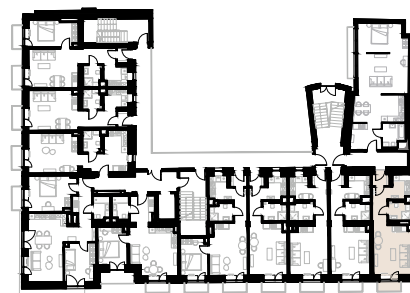

Św. Barbary 6/8 Warszawa

Apartment no. 2

Studio (1+1)

34,29 m²

1st floor

No.	Name	Area / sqm
01	Vestibule	1,88
02	Corridor	5,52
03	Kitchen	3,93
04	Bathroom	4,19
05	Room	18,77
Usable floor size		34,29
06	Balcony	2,06

Furniture not marked in white on the floor plan is for illustration purposes only and is not part of the rented equipment.

1st floor

A 2 — Love where you live

HOME
BY ZEITGEIST

home.re