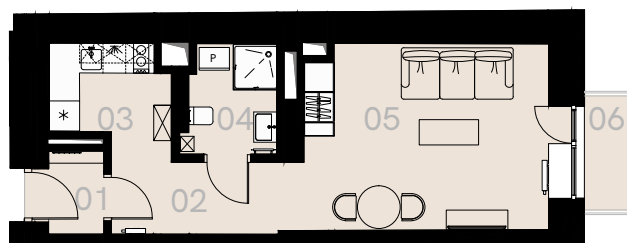

Św. Barbary 6/8 Warszawa

Apartment no. 2

Studio (1+1)

34,29 m²

1st floor

No.	Name	Area / sqm
01	Vestibule	1,88
02	Corridor	5,52
03	Kitchen	3,93
04	Bathroom	4,19
05	Room	18,77
Usable floor size		34,29
06	Balcony	2,06

Furniture not marked in white on the floor plan is for illustration purposes only and is not part of the rented equipment.

1st floor

A 2 — Love where you live

HOME
BY ZEITGEIST

home.re