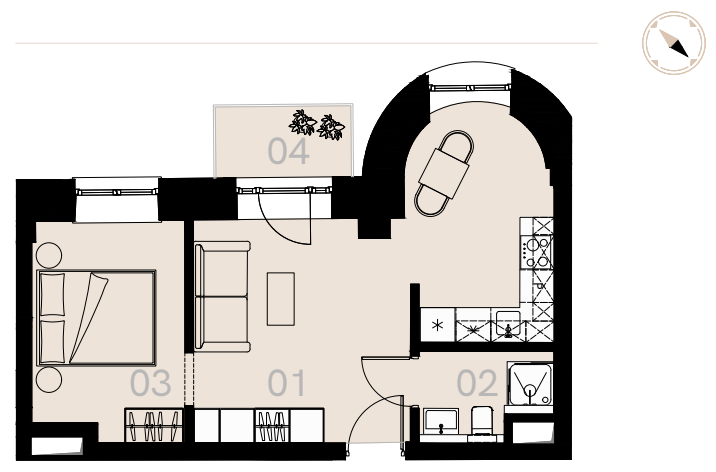

Wrzesińska 2 Warszawa

Apartment no. 6 — Two rooms (2+1) — 36,42 m² — 1st floor

No.	Name	Area / sqm
01	Living room + kitchen	23,69
02	Bathroom + WC	3,26
03	Bedroom	9,47
Usable floor size		36,42
04	Balcony	2,67

Furniture not marked in white on the floor plan is for illustration purposes only and is not part of the rented equipment.

A 6 — Love where you live