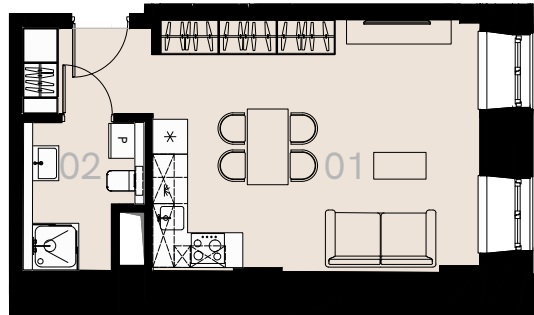

Wrzesińska 2 Warszawa

Apartment no. 2

Studio (1+1)

32,51 m²

Ground floor

No.	Name	Area / sqm
01	Room + kitchen	27,76
02	Bathroom + WC	4,75
Usable floor size		32,51

Furniture not marked in white on the floor plan is for illustration purposes only and is not part of the rented equipment.

Ground floor

A 2 — Love where you live

HOME
BY ZEITGEIST

home.re