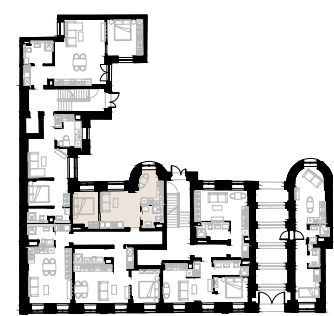

Wrzesińska 2

Warszawa

Apartment no. 1 — Two rooms (2+1) — 35,08 m² — Ground floor

No.	Name	Area / sqm
01	Living room + kitchen	21,64
02	Bathroom + WC	4,10
03	Bedroom	9,34
Usable floor size		35,08

Furniture not marked in white on the floor plan is for illustration purposes only and is not part of the rented equipment.

Ground floor

A 1 — Love where you live