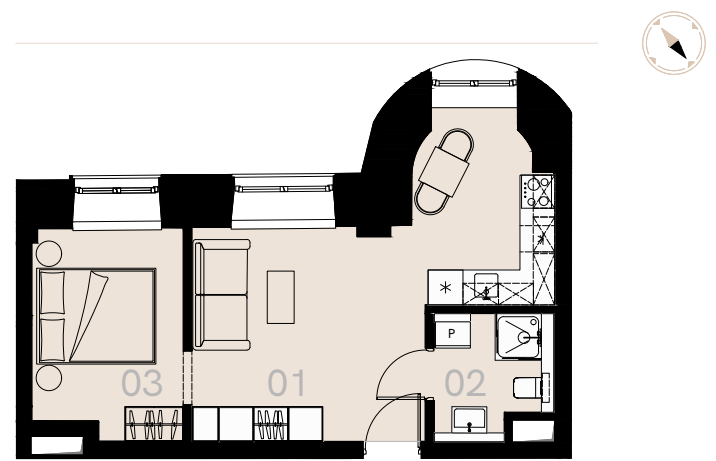

Wrzesińska 2

Warszawa

Apartment no. 1 — Two rooms (2+1) — 35,08 m² — Ground floor

No.	Name	Area / sqm
01	Living room + kitchen	21,64
02	Bathroom + WC	4,10
03	Bedroom	9,34
Usable floor size		35,08

Furniture not marked in white on the floor plan is for illustration purposes only and is not part of the rented equipment.

Ground floor

A 1 — Love where you live