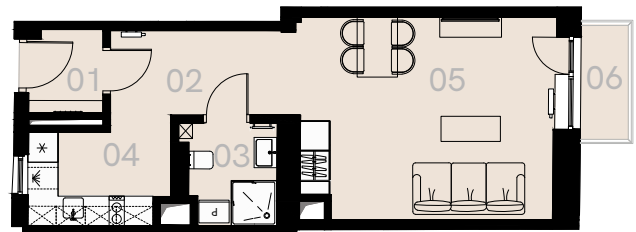

Św. Barbary 6/8 Warszawa

Apartment no. 43

Studio (1+1)

37,92 m²

4th floor

No.	Name	Area / sqm
01	Vestibule	2,37
02	Corridor	6,58
03	Bathroom	5,04
04	Kitchen	3,83
05	Room	20,10
Usable floor size		37,92
06	Balcony	2,06

Furniture not marked in white on the floor plan is for illustration purposes only and is not part of the rented equipment.

4th floor

A 43 — Love where you live

HOME
BY ZEITGEIST

home.re