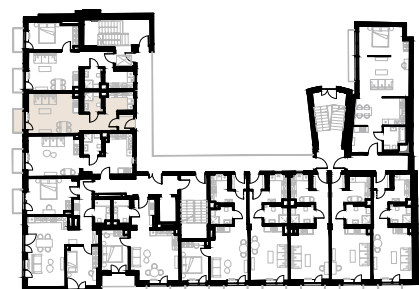

Św. Barbary 6/8 Warszawa

Apartment no. 43

Studio (1+1)

37,92 m²

4th floor

No.	Name	Area / sqm
01	Vestibule	2,37
02	Corridor	6,58
03	Bathroom	5,04
04	Kitchen	3,83
05	Room	20,10
Usable floor size		37,92
06	Balcony	2,06

Furniture not marked in white on the floor plan is for illustration purposes only and is not part of the rented equipment.

4th floor

A 43 — Love where you live

HOME
BY ZEITGEIST

home.re