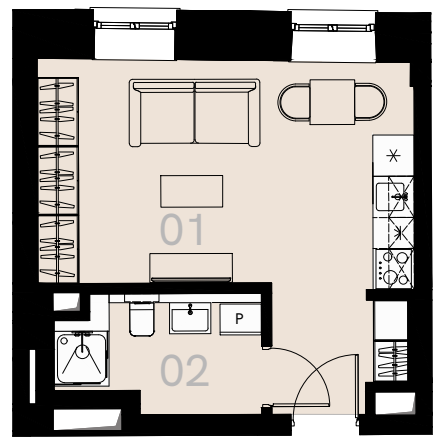

# Wrzesińska 2 Warszawa

Apartment no. 26 — Studio (1+1) — 25,90 m<sup>2</sup> — 3<sup>rd</sup> floor

No.	Name	Area / sqm
01	Room + kitchen	21,21
02	Bathroom + WC	4,69
<b>Usable floor size</b>		<b>25,90</b>

Furniture not marked in white on the floor plan is for illustration purposes only and is not part of the rented equipment.

3<sup>rd</sup> floor

A 26 — Love where you live

home.re