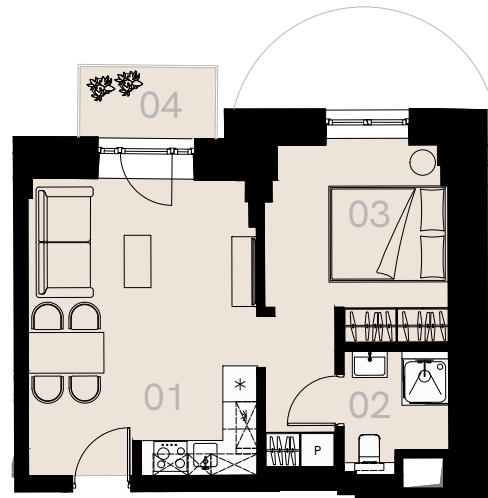

# Wrzesińska 2

## Warszawa

Apartment no. 25 — Two rooms (2+1) — 35,94 m<sup>2</sup> — 3<sup>rd</sup> floor

No.	Name	Area / sqm
01	Living room + kitchen	22,85
02	Bathroom + WC	3,51
03	Bedroom	9,58
<b>Usable floor size</b>		<b>35,94</b>
04	Balcony	2,66

Furniture not marked in white on the floor plan is for illustration purposes only and is not part of the rented equipment.

3<sup>rd</sup> floor

home.re

A 25 — Love where you live

**HOME**  
BY ZEITGEIST