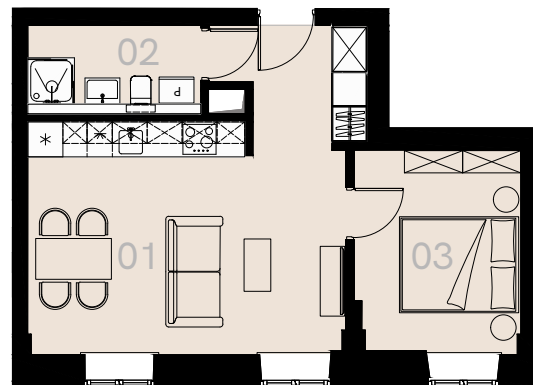

Wrzesińska 2

Warszawa

Apartment no. 15

Two rooms (2+1)

39,40 m²

2nd floor

No.	Name	Area / sqm
01	Living room + kitchen	25,20
02	Bathroom + WC	4,53
03	Bedroom	9,67
Usable floor size		39,40

Furniture not marked in white on the floor plan is for illustration purposes only and is not part of the rented equipment.

2nd floor

A 15 — Love where you live

HOME
BY ZEITGEIST

home.re