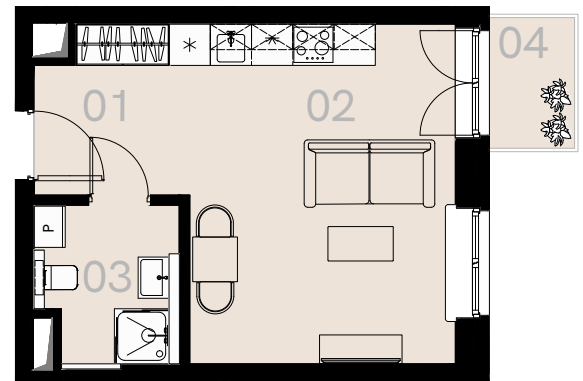

## Warszawa

Apartment no. 25

Studio (1+1)

28,96 m<sup>2</sup>

3<sup>rd</sup> floor

No.	Name	Area / sqm
01	Hall	5,24
02	Room + kitchen	19,10
03	Bathroom + WC	4,62
<b>Usable floor size</b>		<b>28,96</b>
04	Balcony	2,16

Furniture not marked in white on the floor plan is for illustration purposes only and is not part of the rented equipment.

3<sup>rd</sup> floor

A 25 — Love where you live

**HOME**  
BY ZEITGEIST

home.re