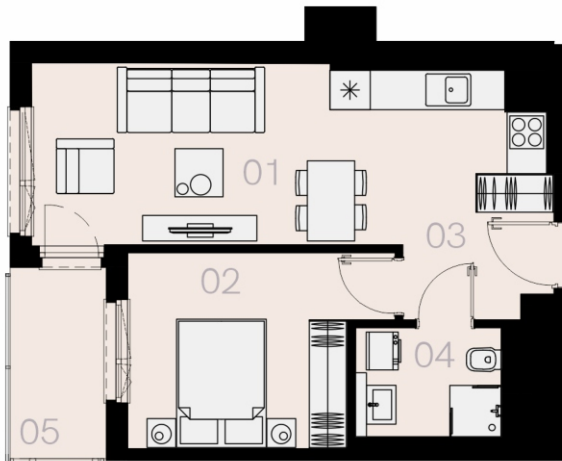

Flat D48

2 rooms

42,19 sqm

4th floor

No.	Name	Area / sqm
01	Living room + KC	21,32
02	Bedroom	10,97
03	Hall	3,99
04	Bathroom	4,71
Floor area		40,99
Total floor area		42,19
05	Loggia	4,5
Storage room		YES
Parking		YES

4th floor

Love where you live

The furniture symbols presented on the card do not represent the equipment housing and are for reference only.

home.re

The flat card is a marketing information only and is not an offer within the meaning of the Civil Code. Usable area calculated in accordance with the PN-ISO 9836: 1997 standard.