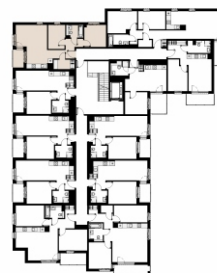

# Czyżewskiego Gdańsk

Flat D29

3 rooms

56,39 sqm

2<sup>nd</sup> floor

No.	Name	Area / sqm
01	Living room + KC	23,02
02	Bedroom	7,71
03	Bedroom	8,90
04	Hall	6,89
05	Bathroom	3,94
06	Cloakroom	3,80
<b>Floor area</b>		<b>54,26</b>
<b>Total floor area</b>		<b>56,39</b>
07	Loggia	3,8
Storage room		YES
Parking		YES

2<sup>nd</sup> floor

Love where you live

The furniture symbols presented on the card do not represent the equipment housing and are for reference only.

home.re

The flat card is a marketing information only and is not an offer within the meaning of the Civil Code. Usable area calculated in accordance with the PN-ISO 9836: 1997 standard.