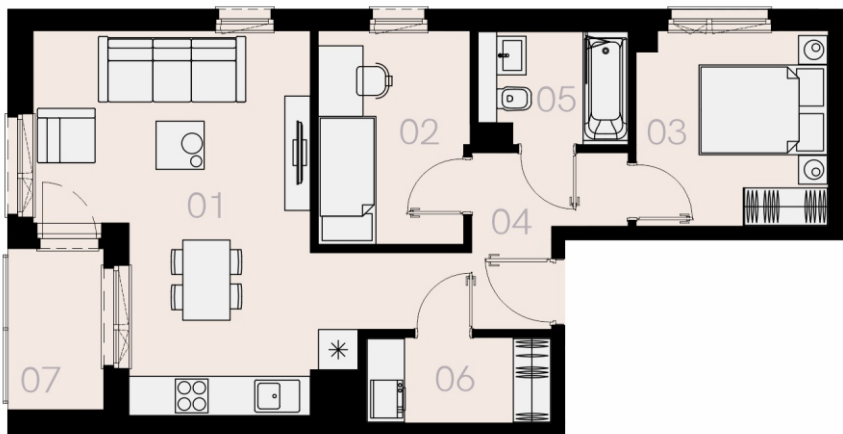

# Czyżewskiego Gdańsk

Flat D29

3 rooms

56,39 sqm

2<sup>nd</sup> floor

No.	Name	Area / sqm
01	Living room + KC	23,02
02	Bedroom	7,71
03	Bedroom	8,90
04	Hall	6,89
05	Bathroom	3,94
06	Cloakroom	3,80
<b>Floor area</b>		<b>54,26</b>
<b>Total floor area</b>		<b>56,39</b>
07	Loggia	3,8
Storage room		YES
Parking		YES

2<sup>nd</sup> floor

Love where you live

The furniture symbols presented on the card do not represent the equipment housing and are for reference only.

home.re

The flat card is a marketing information only and is not an offer within the meaning of the Civil Code. Usable area calculated in accordance with the PN-ISO 9836: 1997 standard.