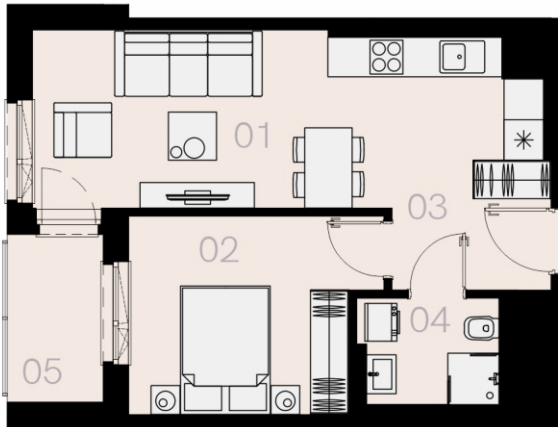

Flat D26

2 rooms

41,91 sqm

2nd floor

No.	Name	Area / sqm
01	Living room + KC	20,89
02	Bedroom	11,23
03	Hall	4,07
04	Bathroom	4,53
Floor area		40,72
Total floor area		41,91
05	Loggia	3,9
Storage room		YES
Parking		YES

2nd floor

Love where you live

The furniture symbols presented on the card do not represent the equipment housing and are for reference only.

HOME
BY ZEITGEIST

home.re

The flat card is a marketing information only and is not an offer within the meaning of the Civil Code. Usable area calculated in accordance with the PN-ISO 9836: 1997 standard.