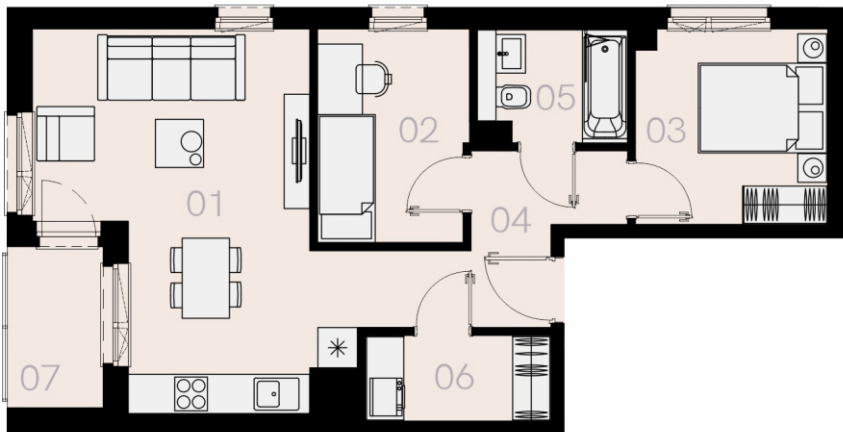

Flat D18

3 rooms

56,39 sqm

1st floor

No.	Name	Area / sqm
01	Living room + KC	23,03
02	Bedroom	7,71
03	Bedroom	8,90
04	Hall	6,89
05	Bathroom	3,94
06	Cloakroom	3,80
Floor area		54,27
Total floor area		56,39
07	Loggia	3,8
Storage room		YES
Parking		YES

1st floor

Love where you live

HOME
BY ZEITGEIST

home.re

The furniture symbols presented on the card do not represent the equipment housing and are for reference only.

The flat card is a marketing information only and is not an offer within the meaning of the Civil Code. Usable area calculated in accordance with the PN-ISO 9836: 1997 standard.