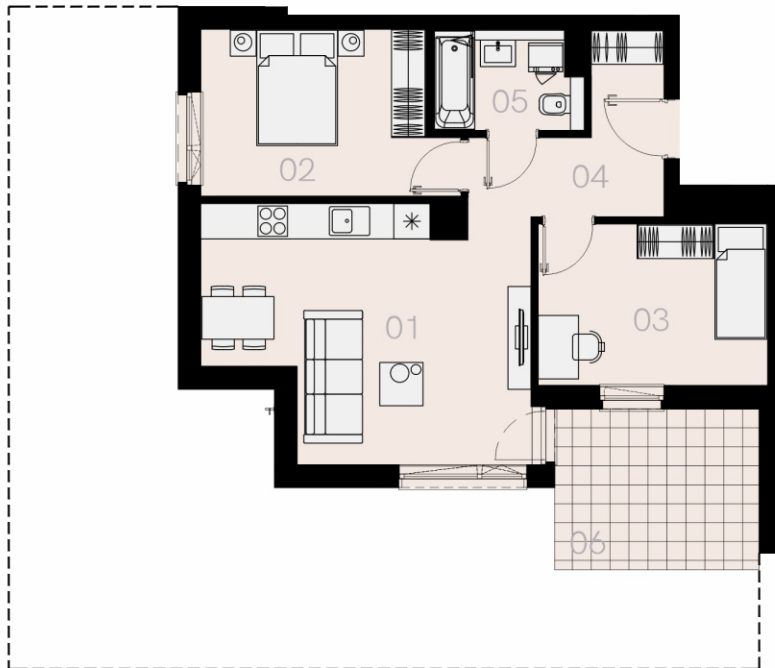

Flat D04

3 rooms

58,34 sqm

ground floor

No.	Name	Area / sqm
01	Living room + KC	22,25
02	Bedroom	11,81
03	Bedroom	11,10
04	Hall	6,94
05	Bathroom	4,29
Floor area		56,39
Total floor area		58,34
06	Front Garden	ca. 73,2
	Storage room	YES
	Parking	YES

ground floor

Love where you live

The furniture symbols presented on the card do not represent the equipment housing and are for reference only.

HOME
BY ZEITGEIST

home.re

The flat card is a marketing information only and is not an offer within the meaning of the Civil Code. Usable area calculated in accordance with the PN-ISO 9836: 1997 standard.