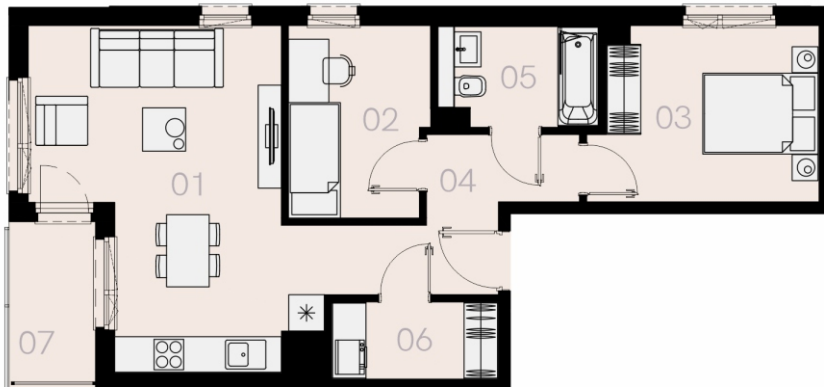

Flat C51

3 rooms

60,56 sqm

4th floor

No.	Name	Area / sqm
01	Living room + KC	23,48
02	Bedroom	8,18
03	Bedroom	11,39
04	Hall	6,83
05	Bathroom	4,68
06	Cloakroom	3,80
Floor area		58,36
Total floor area		60,56
07	Loggia	4,1
	Storage room	YES
	Parking	YES

4th floor

Love where you live

The furniture symbols presented on the card do not represent the equipment housing and are for reference only.

HOME
BY ZEITGEIST

home.re

The flat card is a marketing information only and is not an offer within the meaning of the Civil Code. Usable area calculated in accordance with the PN-ISO 9836: 1997 standard.