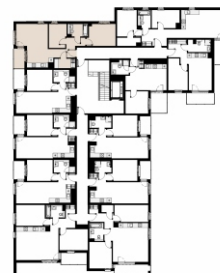

Flat C51

3 rooms

60,56 sqm

4th floor

No.	Name	Area / sqm
01	Living room + KC	23,48
02	Bedroom	8,18
03	Bedroom	11,39
04	Hall	6,83
05	Bathroom	4,68
06	Cloakroom	3,80
Floor area		58,36
Total floor area		60,56
07	Loggia	4,1
	Storage room	YES
	Parking	YES

4th floor

Love where you live

The furniture symbols presented on the card do not represent the equipment housing and are for reference only.

HOME
BY ZEITGEIST

home.re

The flat card is a marketing information only and is not an offer within the meaning of the Civil Code. Usable area calculated in accordance with the PN-ISO 9836: 1997 standard.