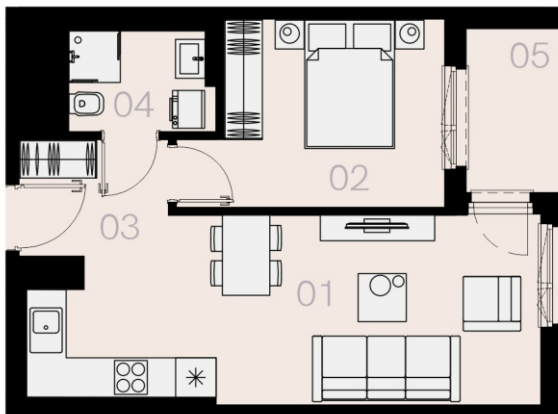

Flat C45

2 rooms

42,39 sqm

4<sup>th</sup> floor

No.	Name	Area / sqm
01	Living room + KC	22,65
02	Bedroom	10,95
03	Hall	3,37
04	Bathroom	4,22
<b>Floor area</b>		<b>41,19</b>
<b>Total floor area</b>		<b>42,39</b>
05	Loggia	3,8
Storage room		YES
Parking		YES

4<sup>th</sup> floor

Love where you live

**HOME**  
BY ZEITGEIST

home.re

The furniture symbols presented on the card do not represent the equipment housing and are for reference only.

The flat card is a marketing information only and is not an offer within the meaning of the Civil Code. Usable area calculated in accordance with the PN-ISO 9836: 1997 standard.