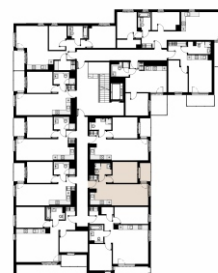

Flat C45

2 rooms

42,39 sqm

4<sup>th</sup> floor

No.	Name	Area / sqm
01	Living room + KC	22,65
02	Bedroom	10,95
03	Hall	3,37
04	Bathroom	4,22
<b>Floor area</b>		<b>41,19</b>
<b>Total floor area</b>		<b>42,39</b>
05	Loggia	3,8
Storage room		YES
Parking		YES

4<sup>th</sup> floor

Love where you live

**HOME**  
BY ZEITGEIST

home.re

The furniture symbols presented on the card do not represent the equipment housing and are for reference only.

The flat card is a marketing information only and is not an offer within the meaning of the Civil Code. Usable area calculated in accordance with the PN-ISO 9836: 1997 standard.