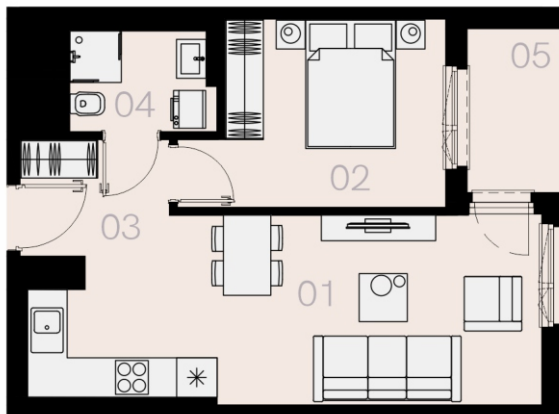

Flat C34

2 rooms

42,39 sqm

3<sup>rd</sup> floor

No.	Name	Area / sqm
01	Living room + KC	22,65
02	Bedroom	10,95
03	Hall	3,37
04	Bathroom	4,22
<b>Floor area</b>		<b>41,19</b>
<b>Total floor area</b>		<b>42,39</b>
05	Loggia	3,8
Storage room		YES
Parking		YES

3<sup>rd</sup> floor

Love where you live

**HOME**  
BY ZEITGEIST

home.re

The furniture symbols presented on the card do not represent the equipment housing and are for reference only.

The flat card is a marketing information only and is not an offer within the meaning of the Civil Code. Usable area calculated in accordance with the PN-ISO 9836: 1997 standard.