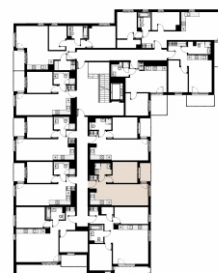

Flat C34

2 rooms

42,39 sqm

3<sup>rd</sup> floor

No.	Name	Area / sqm
01	Living room + KC	22,65
02	Bedroom	10,95
03	Hall	3,37
04	Bathroom	4,22
<b>Floor area</b>		<b>41,19</b>
<b>Total floor area</b>		<b>42,39</b>
05	Loggia	3,8
Storage room		YES
Parking		YES

3<sup>rd</sup> floor

Love where you live

**HOME**  
BY ZEITGEIST

home.re

The furniture symbols presented on the card do not represent the equipment housing and are for reference only.

The flat card is a marketing information only and is not an offer within the meaning of the Civil Code. Usable area calculated in accordance with the PN-ISO 9836: 1997 standard.