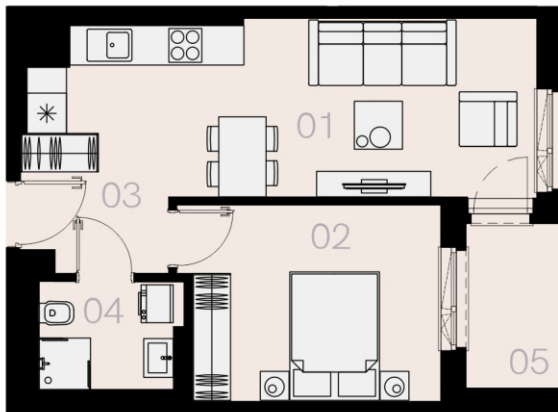

Czyżewskiego Gdańsk

Flat C22

2 rooms

42,18 sqm

2nd floor

No.	Name	Area / sqm
01	Living room + KC	20,57
02	Bedroom	12,01
03	Hall	3,68
04	Bathroom	4,75
Floor area		41,01
Total floor area		42,18
05	Loggia	3,8
Storage room		YES
Parking		YES

2nd floor

Love where you live

HOME
BY ZEITGEIST

home.re

The furniture symbols presented on the card do not represent the equipment housing and are for reference only.

The flat card is a marketing information only and is not an offer within the meaning of the Civil Code. Usable area calculated in accordance with the PN-ISO 9836: 1997 standard.