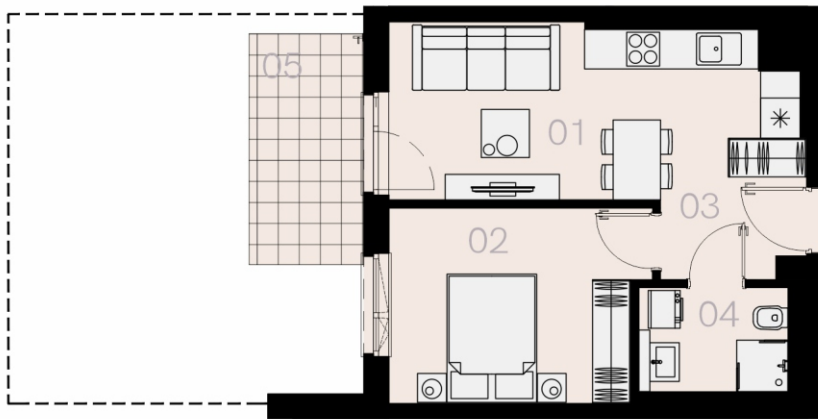

Flat C06

2 rooms

37,76 sqm

ground floor

No.	Name	Area / sqm
01	Living room + KC	16,38
02	Bedroom	11,79
03	Hall	3,80
04	Bathroom	4,61
Floor area		36,58
Total floor area		37,76
05	Front Garden	ca. 33,5
Storage room		YES
Parking		YES

ground floor

Love where you live

The furniture symbols presented on the card do not represent the equipment housing and are for reference only.

HOME
BY ZEITGEIST

home.re

The flat card is a marketing information only and is not an offer within the meaning of the Civil Code. Usable area calculated in accordance with the PN-ISO 9836: 1997 standard.