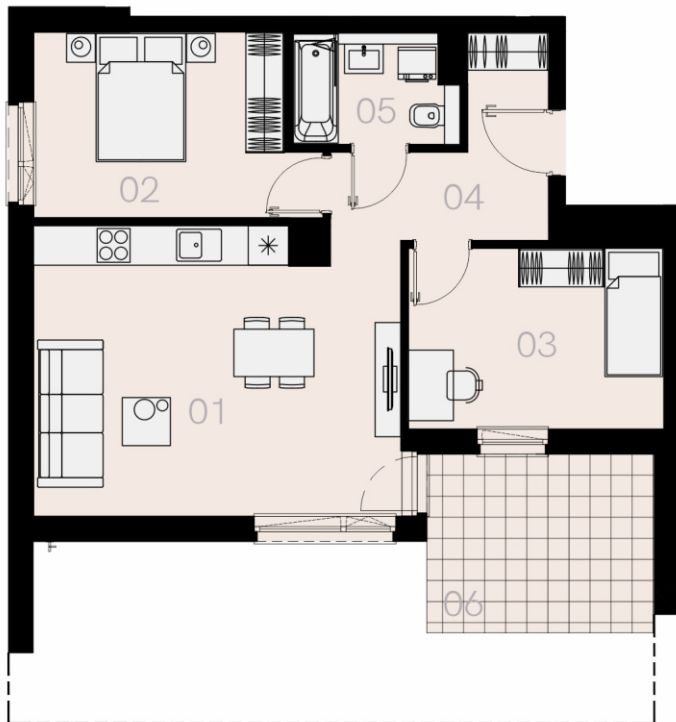

Flat C04

3 rooms

61,20 sqm

ground floor

No.	Name	Area / sqm
01	Living room + KC	25,11
02	Bedroom	11,81
03	Bedroom	11,10
04	Hall	6,94
05	Bathroom	4,29
Floor area		59,25
Total floor area		61,20
06	Front Garden	ca. 32,9
	Storage room	YES
	Parking	YES

ground floor

Love where you live

The furniture symbols presented on the card do not represent the equipment housing and are for reference only.

HOME
BY ZEITGEIST

home.re

The flat card is a marketing information only and is not an offer within the meaning of the Civil Code. Usable area calculated in accordance with the PN-ISO 9836: 1997 standard.