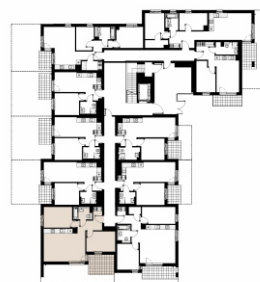

Flat C04

3 rooms

61,20 sqm

ground floor

No.	Name	Area / sqm
01	Living room + KC	25,11
02	Bedroom	11,81
03	Bedroom	11,10
04	Hall	6,94
05	Bathroom	4,29
Floor area		59,25
Total floor area		61,20
06	Front Garden	ca. 32,9
	Storage room	YES
	Parking	YES

ground floor

Love where you live

The furniture symbols presented on the card do not represent the equipment housing and are for reference only.

HOME
BY ZEITGEIST

home.re

The flat card is a marketing information only and is not an offer within the meaning of the Civil Code. Usable area calculated in accordance with the PN-ISO 9836: 1997 standard.