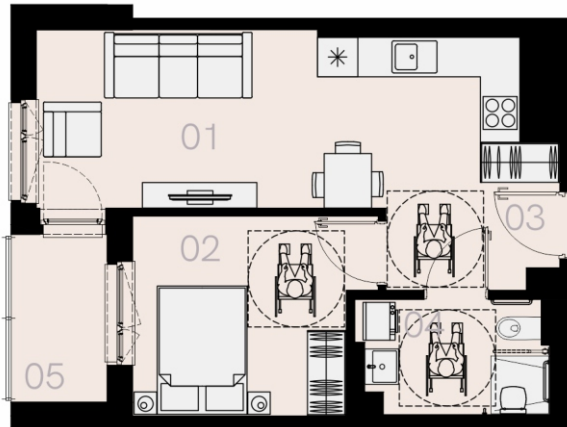

Czyżewskiego Gdańsk

Flat B31

2 rooms

42,52 sqm

2nd floor

No.	Name	Area / sqm
01	Living room + KC	20,44
02	Bedroom	11,25
03	Hall	4,12
04	Bathroom	5,58
Floor area		41,39
Total floor area		42,52
05	Loggia	3,9
Storage room		YES
Parking		YES

2nd floor

Love where you live

The furniture symbols presented on the card do not represent the equipment housing and are for reference only.

HOME
BY ZEITGEIST

home.re

The flat card is a marketing information only and is not an offer within the meaning of the Civil Code. Usable area calculated in accordance with the PN-ISO 9836: 1997 standard.