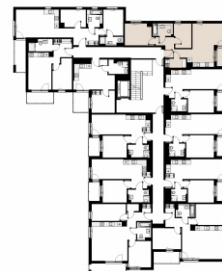

Czyżewskiego Gdańsk

Flat B25

3 rooms

60,70 sqm

2nd floor

No.	Name	Area / sqm
01	Living room + KC	23,69
02	Bedroom	7,95
03	Bedroom	11,29
04	Hall	7,22
05	Bathroom	4,81
06	Cloakroom	3,60
Floor area		58,56
Total floor area		60,70
07	Loggia	3,8
Storage room		YES
Parking		YES

2nd floor

Love where you live

The furniture symbols presented on the card do not represent the equipment housing and are for reference only.

HOME
BY ZEITGEIST

home.re

The flat card is a marketing information only and is not an offer within the meaning of the Civil Code. Usable area calculated in accordance with the PN-ISO 9836: 1997 standard.