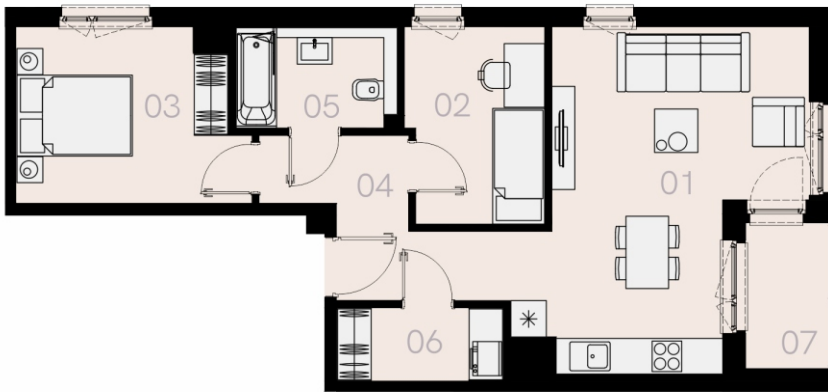

Czyżewskiego Gdańsk

Flat B25

3 rooms

60,70 sqm

2nd floor

No.	Name	Area / sqm
01	Living room + KC	23,69
02	Bedroom	7,95
03	Bedroom	11,29
04	Hall	7,22
05	Bathroom	4,81
06	Cloakroom	3,60
Floor area		58,56
Total floor area		60,70
07	Loggia	3,8
Storage room		YES
Parking		YES

2nd floor

Love where you live

The furniture symbols presented on the card do not represent the equipment housing and are for reference only.

HOME
BY ZEITGEIST

home.re

The flat card is a marketing information only and is not an offer within the meaning of the Civil Code. Usable area calculated in accordance with the PN-ISO 9836: 1997 standard.