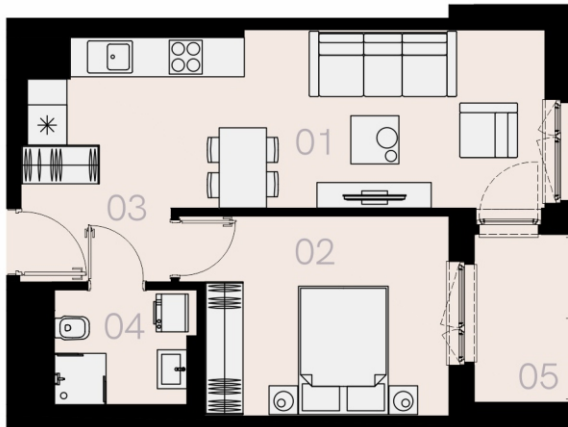

# Czyżewskiego Gdańsk

Flat B16

2 rooms

43,31 sqm

1<sup>st</sup> floor

No.	Name	Area / sqm
01	Living room + KC	21,36
02	Bedroom	12,11
03	Hall	3,43
04	Bathroom	5,24
<b>Floor area</b>		<b>42,14</b>
<b>Total floor area</b>		<b>43,31</b>
05	Loggia	3,9
Storage room		YES
Parking		YES

1<sup>st</sup> floor

Love where you live

The furniture symbols presented on the card do not represent the equipment housing and are for reference only.

**HOME**  
BY ZEITGEIST

home.re

The flat card is a marketing information only and is not an offer within the meaning of the Civil Code. Usable area calculated in accordance with the PN-ISO 9836: 1997 standard.